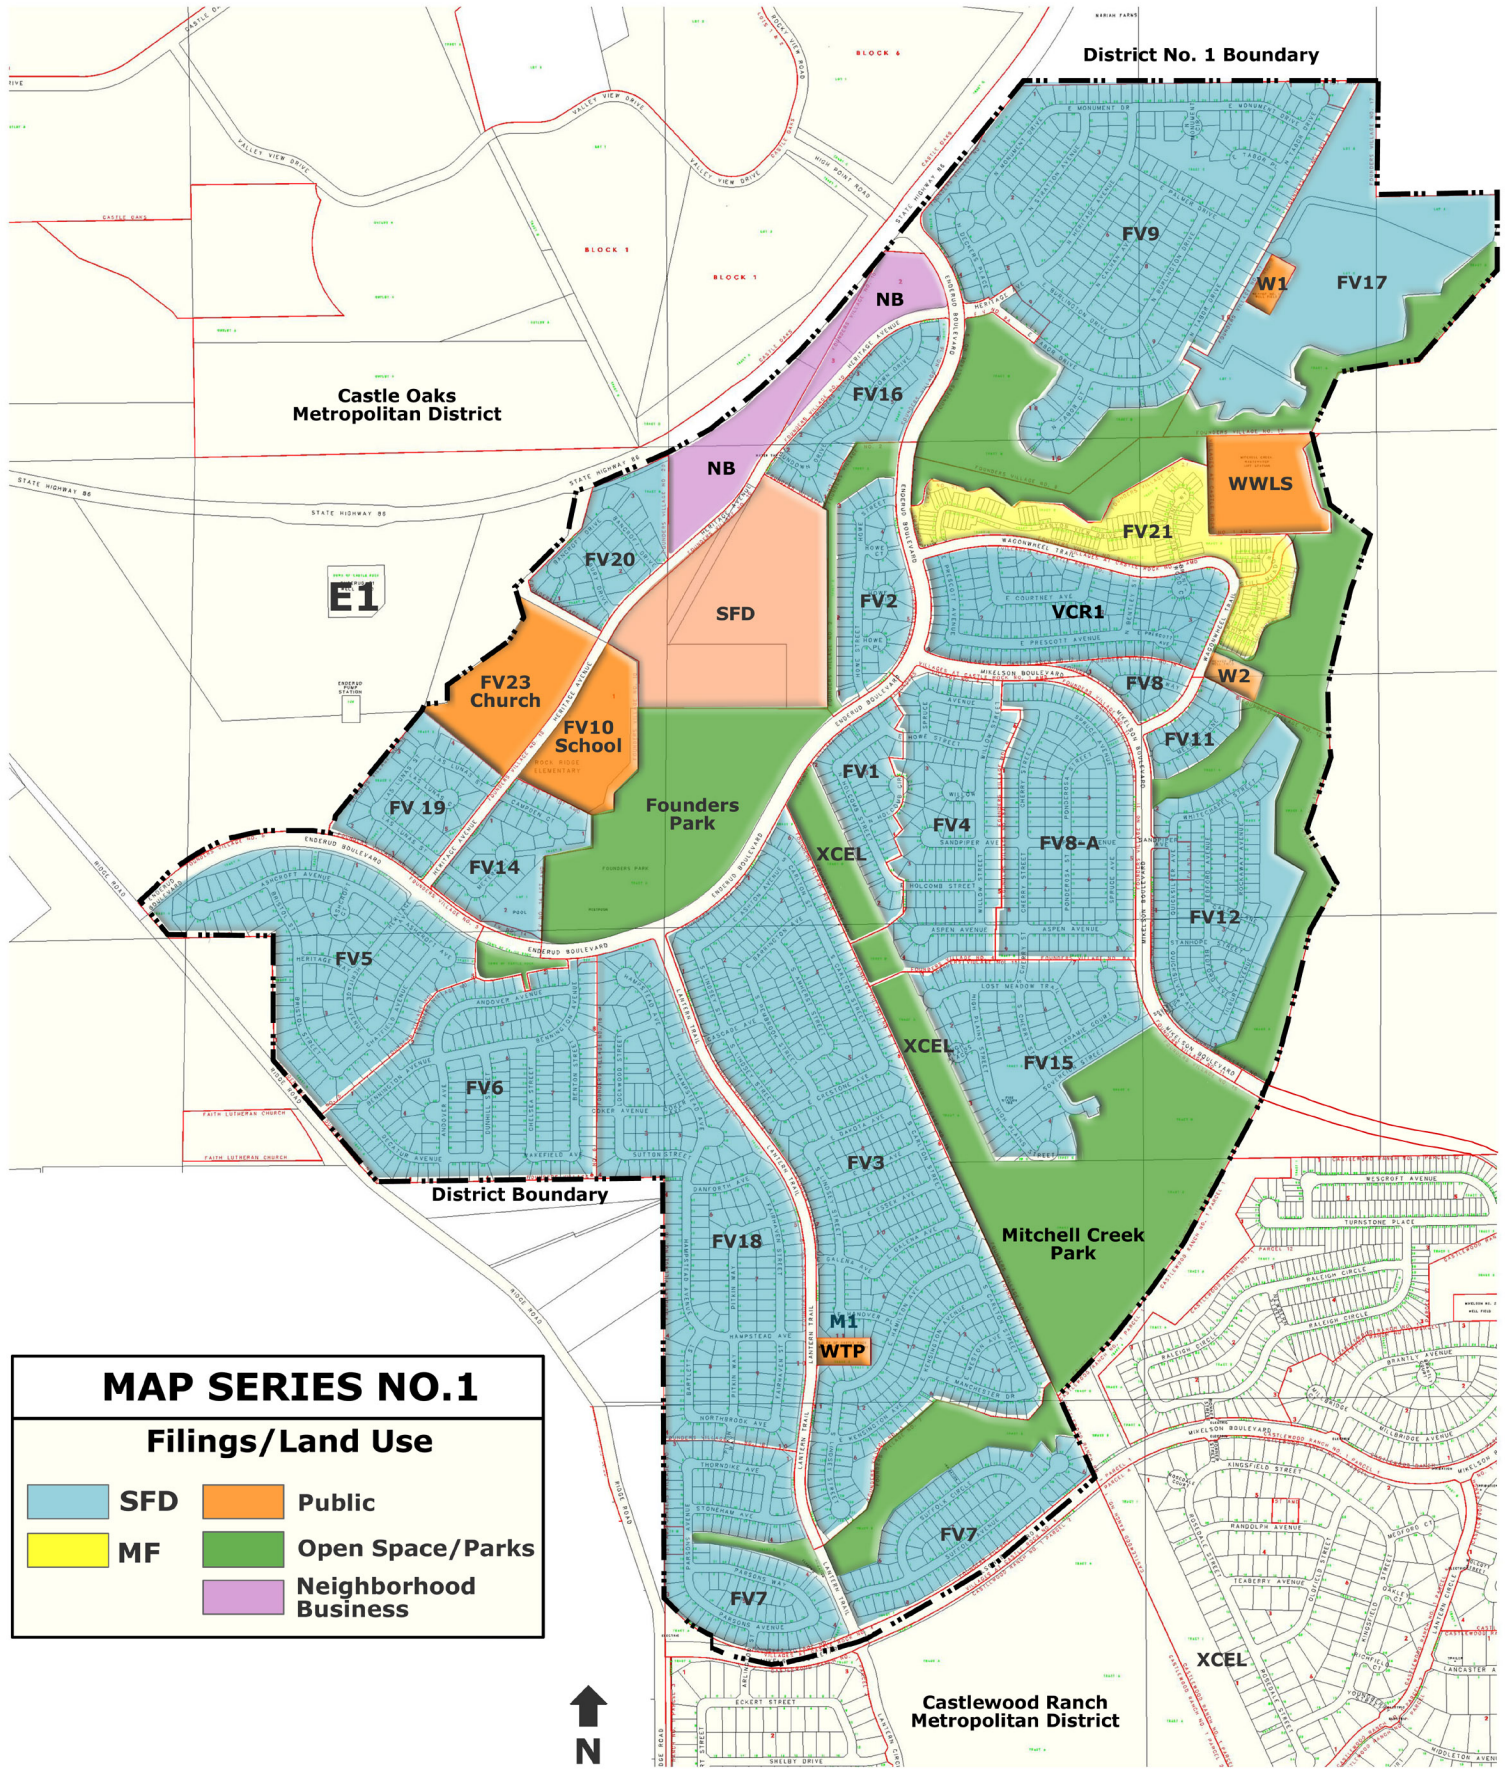

FOUNDERS VILLAGE

Villages at Castle Rock Metropolitan District No. 1

Map Produced On: March 15, 2005

MAP SERIES NO.1

Filings/Land Use

 SFD	 Public
 MF	 Open Space/Parks
	 Neighborhood Business

Castlewood Ranch Metropolitan District